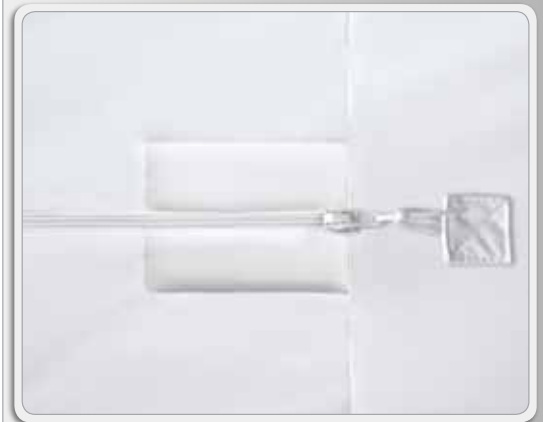

PROTECT·A·BED[®]

ALLER·ZIP[™] Smooth
MATTRESS ENCASEMENT

PROTECT-A-BED'S

Bedding encasement system - An effective tool in combating Bed Bug infestation

Independently laboratory tested and scientifically proven to be Bed Bug entry, exit and bite proof.

ALLER-ZIP[™] Smooth enables you to completely encase the mattress:

- Snugly fitting the mattress so eliminating cracks and crevices and brilliant white in colour therefore aiding in the early detection of Bed Bugs
- Designed using a 3 sided micro-zipper for easy use
- Rugged and effective, made from smooth polyester fabric and stitched using reinforced french seams
- 2 year manufacturer's warranty against defects in workmanship and materials
- Featuring the patented Bug Lock[™] zipper enclosure system that incorporates a sealed safety trench, stitched around the typically vulnerable zipper clasp, as well as Micro-Zipper teeth for an extra tight enclosure

ALLER-ZIP[™] Smooth is easy and quick to use, chemical free and cool and comfortable to sleep on.

WITH  **BUG LOCK[™]**
Secure Seal *Patent pending

3-sided zipper system with allergy flap

Manages Bed Bug Infestation	Saves Time	Saves Money
Traps any surviving Bed Bugs and eggs infesting the mattress inside so not to spread throughout the environment	Allows for quicker detection of Bed Bugs still present in the environment Quicker detection equals better ability to control infestation	Increases the ability to control infestation in fewer visits 70% of the Bed Bug infestation is generally contained in the mattress or surrounding areas
Protects re-infestation of mattress from surviving Bed Bugs and eggs remaining in the environment	Less labour intensive eliminates the need to re-treat the mattress other than the outer surface	Reduces time spent in environment searching for Bed Bugs and eggs associated with the mattress