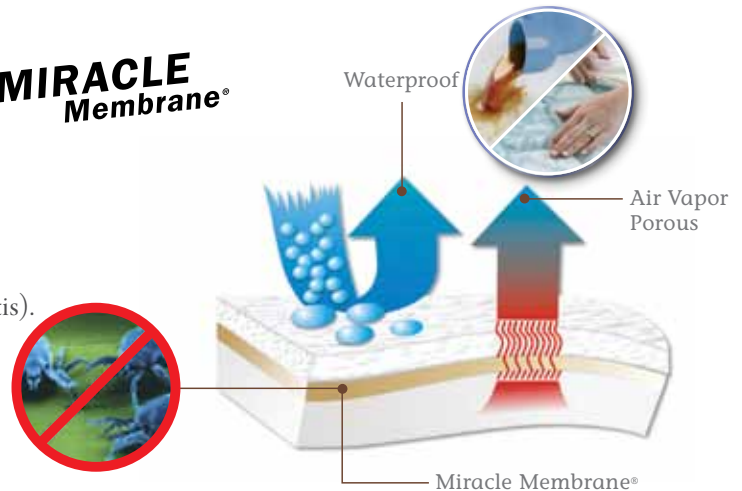

MIRACLE Membrane®

16/824/06/09

Protect-A-Bed® Products have been classified as class 1 medical devices by the FDA & Health Canada.